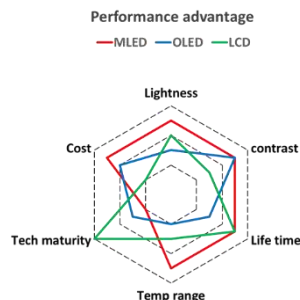

May 30<sup>th</sup>, 2024

Dear Valued Customers:

We are proud of releasing **15.6" Mini LED (MLED) displays** which is the similar technology of Apple 12.9" iPad Pro released in April 2021. MLED technology integrates a direct backlight method. MLED miniaturizes traditional LED backlight chips and are placed in an array pattern directly behind the TFT Screen. Achieving a more refined and denser backlight with zoning capability. Controlling and local dimming greatly enhances brightness and contrast while improving the visual perception. In a comparison, under the same conditions, MLEDs eliminate the easy screen burn-in seen in of OLED screens but also have a cost advantage, while enhancing the image.

#### The advantages of Mini LED:

- The backlight chip structure is small, which facilitates a more detailed division of local dimming zones, thereby achieving a higher dynamic range (HDR) and higher contrast effects.
- Mini LED can achieve uniform heat dissipation at high brightness (>1000nits).
- Compared to the general side-entry backlight solution, Mini LED backlight can achieve a direct and ultra-thin LCD display, shorten the optical mixing distance (OD), and reduce the overall thickness to achieve the purpose of thinning.
- The biggest issue with OLED screens remains the limited lifespan of the "organic light-emitting materials" and the series of "compromises" due to the lifespan. Under Mini LED backlight technology, there is no issue with short lifespan. Mini LED backlit screens are like OLED screens in contrast, and can exceed OLED screens in core parameters such as brightness, regional light control, lifespan, and color performance.

The cost of Mini LED varies based on how many LED zones and brightness requirements. Currently, it is 2-3 times compared with traditional IPS displays but it fits well into some applications that require high performance displays.