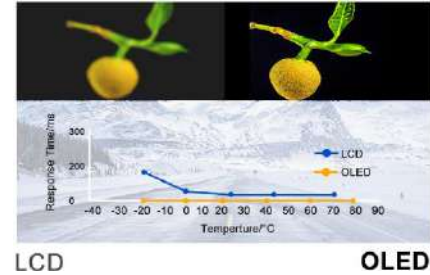

Fast Response

With a rapid response time of just 2ms, this display ensures that fast-moving visuals, such as action-packed scenes or gaming sequences, are displayed with exceptional clarity and minimal motion blur. Moreover, its temperature-independent performance guarantees consistent image quality, even in low-temperature environments, where other displays may suffer from image smear or distortions.