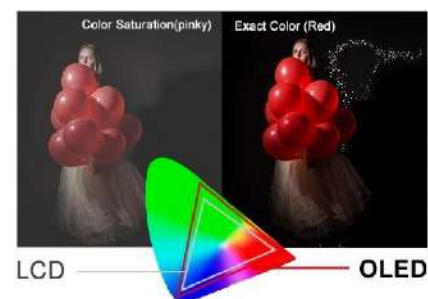

Self-Emitting

The AMOLED display eliminates the need for a backlight and achieves true black levels that are simply breathtaking. With no light leakage, every dark scene is rendered perfectly, immersing you in a world of stunning contrasts and detail.

True Black

The contrast ratio of 100,000:1 ensures that every image displayed is rich, vibrant, and true to life. This AMOLED display excels in achieving perfect all-black and all-white representations.

Vivid Color

This AMOLED display boasts vivid color reproduction, covering 100% of the NTSC color gamut. Every hue and shade is displayed with remarkable accuracy, bringing your content to life with unparalleled vibrancy and realism.