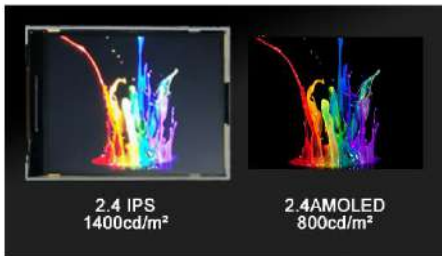

Fast Response

With a rapid response time of just 2ms, this display ensures that fast-moving visuals, such as action-packed scenes or gaming sequences, are displayed with exceptional clarity and minimal motion blur. Moreover, its temperature-independent performance guarantees consistent image quality, even in low-temperature environments, where other displays may suffer from image smear or distortions.