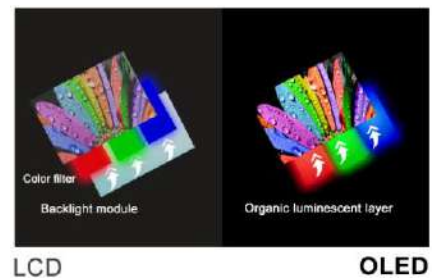

ORIENT DISPLAY Your Total LCD Solution Provider

June 16th, 2023

Dear Valued Customers:

Introducing Orient Display **2.4" AMOLED DISPLAY**, a marvel of display technology that will revolutionize your visual experience. With its cutting-edge features, this display sets new standards in clarity, color reproduction, and responsiveness.

Self-Emitting

The AMOLED display eliminates the need for a backlight and achieves true black levels that are simply breathtaking. With no light leakage, every dark scene is rendered perfectly, immersing you in a world of stunning contrasts and detail.

True Black

The contrast ratio of 100,000:1 ensures that every image displayed is rich, vibrant, and true to life. This AMOLED display excels in achieving perfect all-black and all-white representations.

Vivid Color

This AMOLED display boasts vivid color reproduction, covering 100% of the NTSC color gamut. Every hue and shade is displayed with remarkable accuracy, bringing your content to life with unparalleled vibrancy and realism.