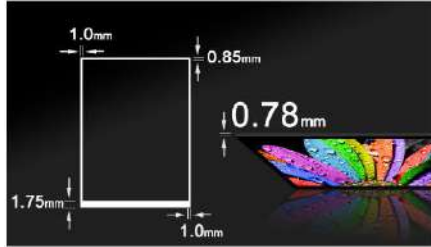

Slimmer Boarder & Thinner Thickness

This AMOLED display is designed with aesthetics in mind, featuring slim borders that enhance the overall viewing experience. Its slim profile and thinner form factor make it an ideal choice for space-constrained devices.

Fast Response

With a rapid response time of just 2ms, this display ensures that fast-moving visuals, such as action-packed scenes or gaming sequences, are displayed with exceptional clarity and minimal motion blur. Moreover, its temperature-independent performance guarantees consistent image quality, even in low-temperature environments, where other displays may suffer from image smear or distortions.

Power Saving

Unlike traditional IPS displays, the 2.4" AMOLED outshines in terms of brightness, reaching up to 800cd/m², while consuming approximately 40% less power compared to a similar-sized IPS display operating at 800cd/m². The power-saving advantage can be further maximized with a Dark-Mode UI, allowing users to enjoy prolonged usage without compromising on battery life.

Please contact us (info@orientdisplay.com or sales@orientdisplay.com) for further information and questions.

Orient Display Team