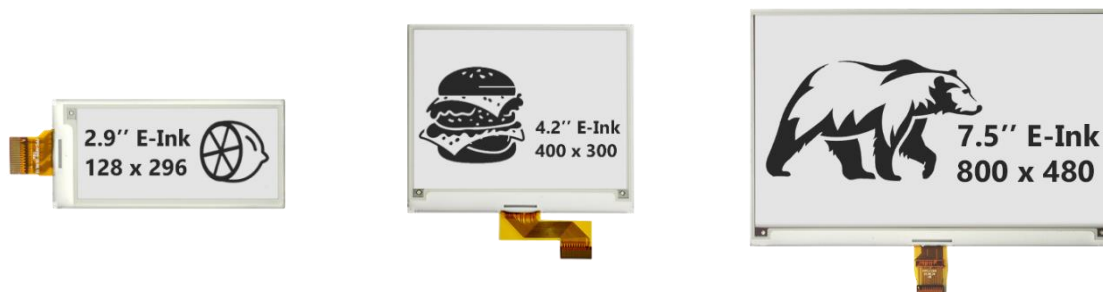

ORIENT DISPLAY

Your Total LCD Solution Provider

June 14, 2021

Dear Valued Customers:

We are pleased to offer **E-Paper** (Active-Matrix Electrophoretic Display). Samples **in stock!**

- Sunlight Readable
- Ultra Wide Viewing Angle
- Bi-Stable (Only requires power when changing display content)

Size (inch)	Resolution	Temperature	Model No.	Stock
1.54	200×200	Operating: 0~+50°C Storage: -25~+70°C	AES200200A00-1.54ENRS	Coming Soon
2.13	122×250	Operating: 0~+50°C Storage: -25~+70°C	AES122250A00-2.13ENRS	Coming Soon
2.66	152×296	Operating: 0~+50°C Storage: -25~+70°C	AES152296A00-2.66ENRS	Coming Soon
2.70	176×264	Operating: 0~+50°C Storage: -25~+70°C	AES176264A00-2.7ENRS	Coming Soon
2.90	128×296	Operating: 0~+50°C Storage: -25~+70°C	AES128296A00-2.9ENRS	BUY HERE
4.20	400×300	Operating: 0~+50°C Storage: -25~+70°C	AES400300A00-4.2ENRS	BUY HERE
7.50	800×480	Operating: 0~+40°C Storage: -20~+70°C	AES800480A00-7.5ENRS	BUY HERE