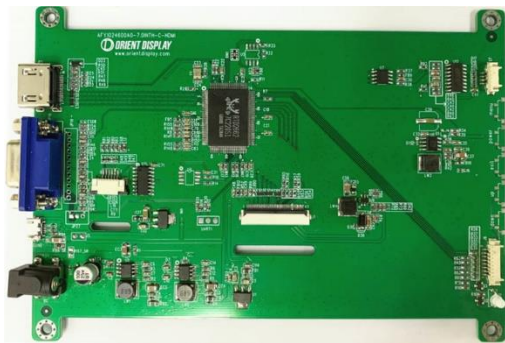

ORIENT DISPLAY

Your Total LCD Solution Provider

February 9, 2021

Dear Valued Customers:

NEW: [High Brightness Raspberry Pi compatible TFTs with HDMI & USB interfaces.](#)

With a highly competitive price, these modules provide a more convenient solution or method for testing.

Samples in stock NOW!

Size (inch)	Pixels	Touch Panel	Brightness (cd/m2)	Interface	Module Size (mm)	Datasheet	Stock
4.3	800×480	PCAP	680	HDMI & USB, Compatible Raspberry Pi	105.5 x 83.4	AFK800480A0-4.3INTH-C-HDMI	BUY HERE
5.0	800×480	PCAP	900	VGA, HDMI & USB, Compatible Raspberry Pi	120.7 x 92	AFY800480A0-5.0INTH-C-HDMI	BUY HERE
7.0	1024×600	PCAP	900	VGA, HDMI & USB, Compatible Raspberry Pi	164.8 x 116.2	AFY1024600A0-7.0INTH-C-HDMI	BUY HERE
10.1	1280×800	PCAP	900	VGA, HDMI & USB, Compatible Raspberry Pi	232.9 x 154.6	AFY1280800A0-10.1INTH-C-HDMI	BUY HERE