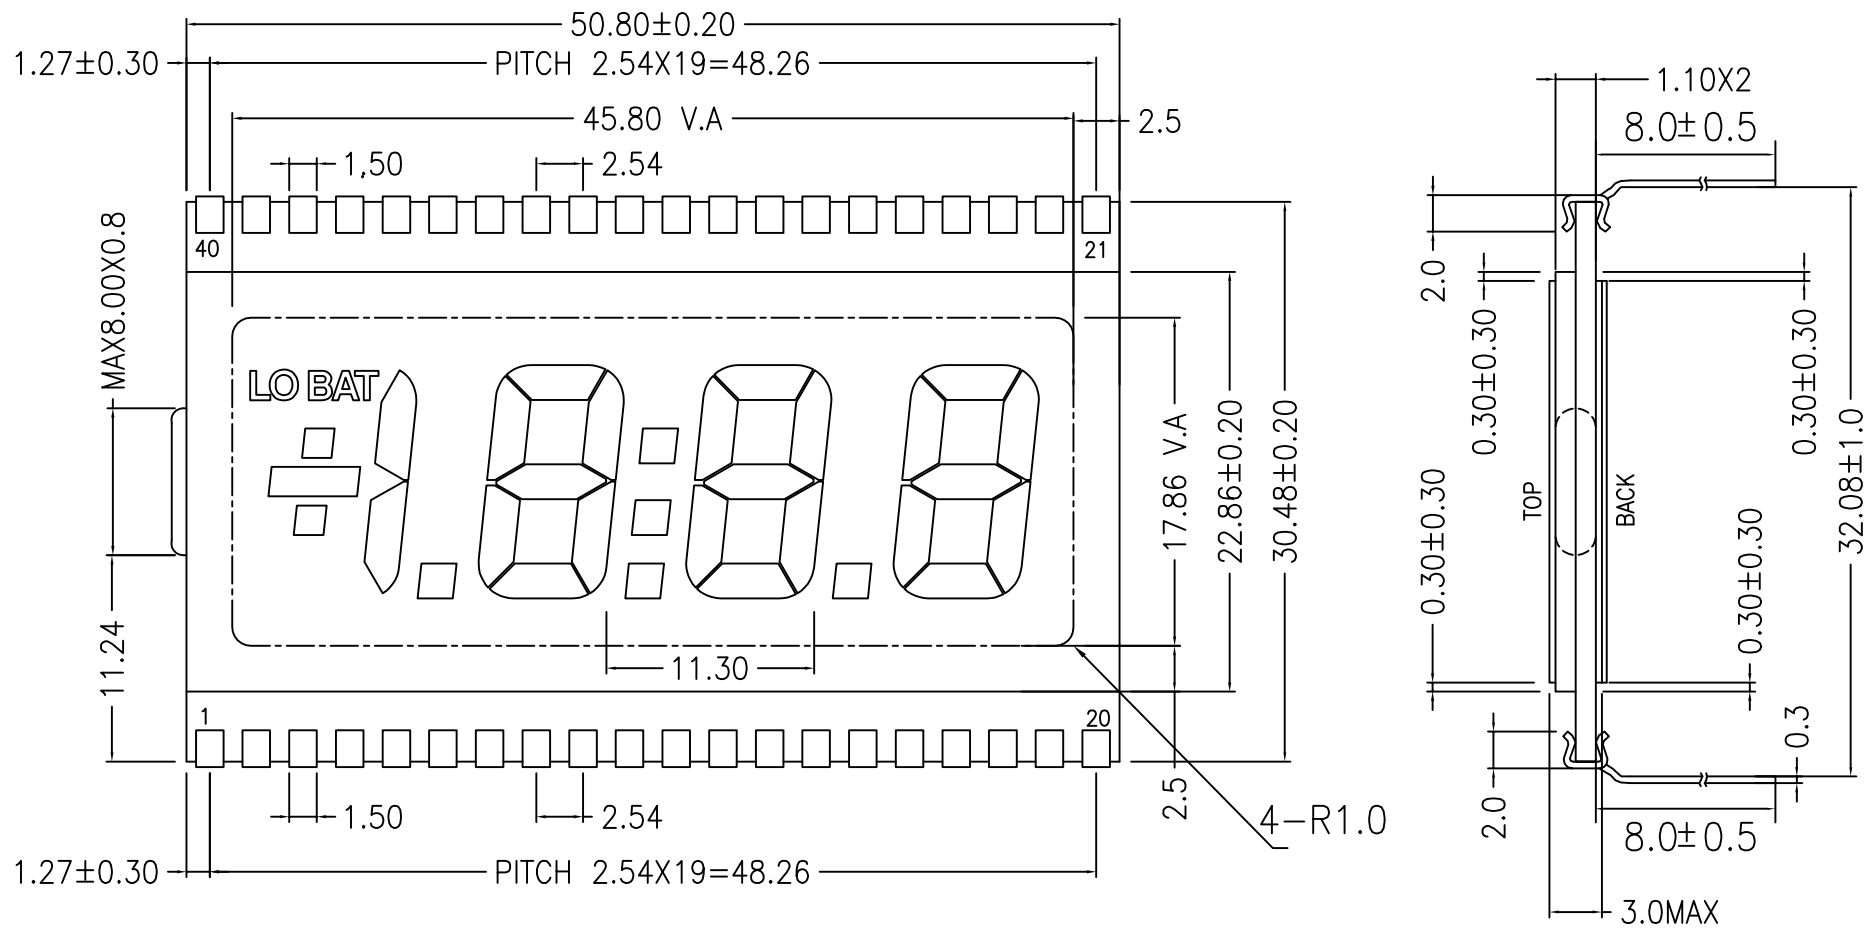

ORIENT DISPLAY

Your Total LCD Solution Provider

Specification for LCD Glass

JAZZ-EC-PMY

Revision A

JAZZ	3 1/2 Digit LCD Glass Panel
EC	Serial EC, Dimension 50.80 x 30.48 x 3.00 mm
P	Positive TN Mode
MY	Yellow-Green Character on Gray Background
/	Reflective
/	6 o'clock Viewing Direction
/	Top: -20~+70°C; Tstr: -30~+80°C
/	No Backlight
/	RoHS Compliant
/	Pin Connection

NOTES:

- | | | | |
|--------------------|------------|--|----------|
| 1. LCD type: | TN | 6. Drive voltage: | 5.0V |
| 2. Display mode: | Positive | 7. Drive method: | STATIC |
| 3. Polarizer type: | Reflective | 8. Operating Temp: | -20~70°C |
| 4. Viewing Angle: | 6:00 | 9. Storage Temp: | -30~80°C |
| 5. Connector: | Pin | 10. Green Character on Gray Background | |

PART NUMBER:
JAZZ-EC-PMG

DATE:
2013/08/21

NO.	REVISION	DATE
1	INITIAL VERSION	2013/08/21

SCALE: NTS

UNITS: mm

SHEET 1 OF 2

PIN	SEG	PIN	SEG	PIN	SEG	PIN	SEG
1	BP	11	2C	21	4A	31	2F
2	TX	12	DP2	22	4F	32	2G
3	1BC	13	3E	23	4G	33	
4		14	3D	24	3B	34	
5		15	3C	25	3A	35	
6		16	DP3	26	3F	36	
7		17	4E	27	3G	37	
8	DP1	18	4D	28	COL	38	LO BAT
9	2E	19	4C	29	2B	39	TY
10	2D	20	4B	30	2A	40	BP